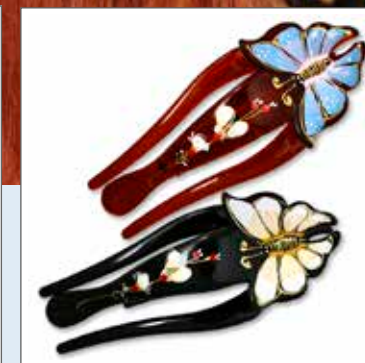

Elegant and pretty, Hand Fans have been used for centuries for a reason, they create the perfect breeze! Made from sustainable bamboo with 12 beautiful kimono prints.

Hand Fans are a niche accessory whose time has come. Stylish low tech cooling for concerts, outdoor stadium events, crowded indoor venues. We provide a space saving display with purchase of 2 dozen fans

648p Obi Clip  
A pretty claw for medium volume

679p Mariposa Clip  
Side slide clip for medium volume

New! 652p Wide Clip  
Ultimate Clip for fine hair

607p Starburst Clip  
Striking statement piece

New! 638p Harp Clip  
Popular shape for large volume hair