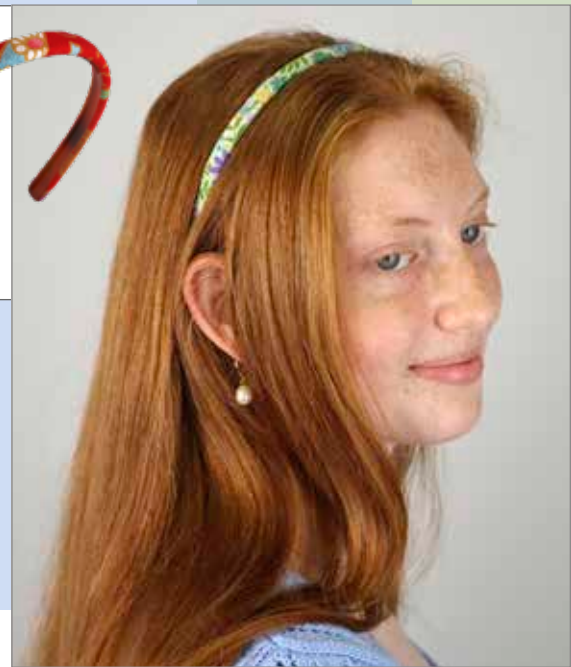

TWO TONE PATTERNS

SOLID COLOR CLIPS

Choose Shape
Harp, Arch, Wide
& Oval Swirl

Harp Clip
368S/color $11
365S/color $10

Arch Clip
363S/color $11
374S/color $10

Oval Swirl
355S/color $7

Wide
352L/color $11

Choose Color
black, red, cocoa,
pink, green, & camel

HEADBANDS

KEYCHAIN PURSES

SCRUNCHIES