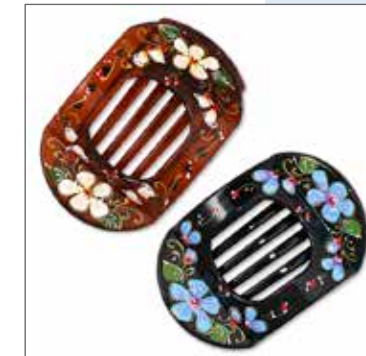

Elegant and pretty, Hand Fans have been used for centuries for a reason, they create the perfect breeze! Made from sustainable bamboo with 12 beautiful kimono prints.

Hand Fans are a niche accessory whose time has come. Stylish low tech cooling for concerts, outdoor stadium events, crowded indoor venues. We provide a space saving display with purchase of 2 dozen fans

648p Obi Clip  
A pretty claw for medium volume

679p Mariposa Clip  
Side slide clip for medium volume

New! 652p Wide Clip  
Ultimate Clip for fine hair

607p Starburst Clip  
Striking statement piece

New! 638p Harp Clip  
Popular shape for large volume hair