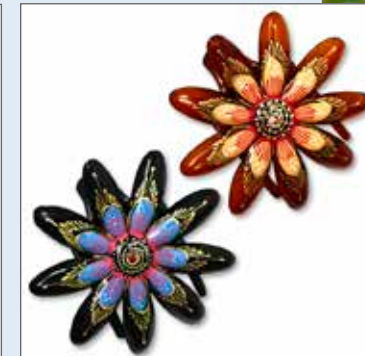

648p Obi Clip  
A pretty claw for medium volume

679p Mariposa Clip  
Side slide clip for medium volume

New! 652p Wide Clip  
Ultimate Clip for fine hair

607p Starburst Clip  
Striking statement piece

New! 638p Harp Clip  
Popular shape for large volume hair