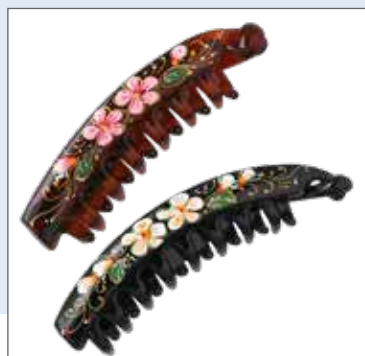

Elegant and pretty, Hand Fans have been used for centuries for a reason, they create the perfect breeze! Made from sustainable bamboo with 12 beautiful kimono prints.

Hand Fans are a niche accessory whose time has come. Stylish low tech cooling for concerts, outdoor stadium events, crowded indoor venues. We provide a space saving display with purchase of 2 dozen fans

648p Obi Clip  
A pretty claw for medium volume

679p Mariposa Clip  
Side slide clip for medium volume

New! 652p Wide Clip  
Ultimate Clip for fine hair

607p Starburst Clip  
Striking statement piece

New! 638p Harp Clip  
Popular shape for large volume hair

New! 628p Banana Clip  
Holds full and Medium Hair

Handpainted  
LARGE \$16/PAIR

Chip & Water Resistant

635p Wings Clip  
Partial pullbacks, all hair types

650p Posy Clip  
Holds full volume hair

631p Dakota Clip  
Classic claw med volume hair

New! 663p Arch Clip  
Holds the most hair securely

610p Daisy Clip  
Easy for medium volume hair

625p Epic Clip  
Amazing capacity, full volume hair

New! 324a Dee  
Trending shape, sure to be a favorite

New! 394a Belt  
Flattering and streamlined clip