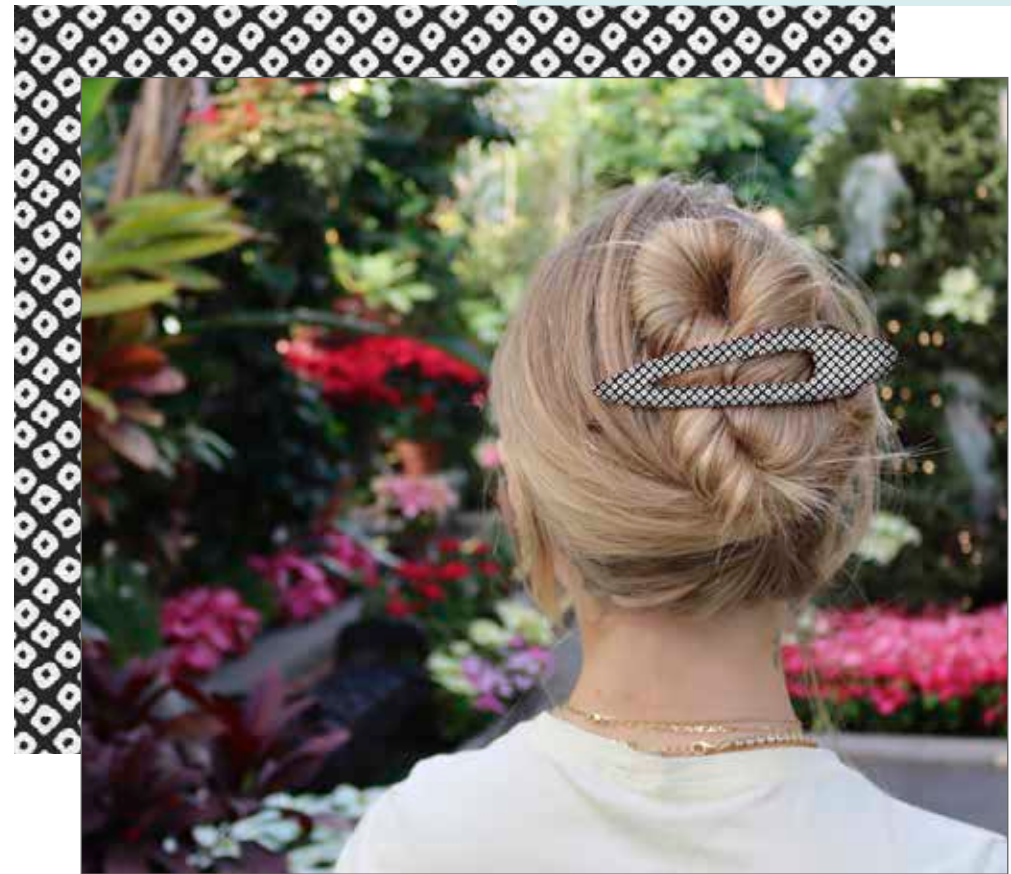

Harp Clips
368-SHB/R/GLD $11
365-SHB/R/GLD $10
Shibori Red-Gold