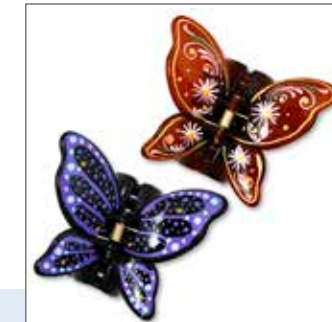

Handpainted
LARGE $16/PAIR

Chip & Water Resistant

635p Wings Clip
Partial pullbacks, all hair types