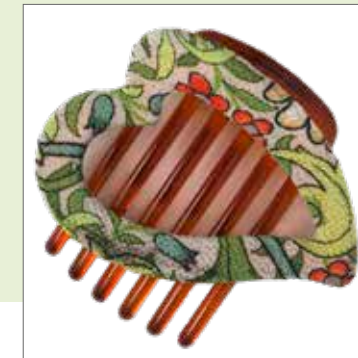

NEW!! 2026

357a SM Bow  
Super cute and strong

312a SM Circle Clip  
A uniquely shaped side clip

316a SM Open Fish Clip  
Cute option for bangs

NEW!! 2026

378a SM Spire  
Cute option for bangs

377a SM Side Clip  
Great for side sweeps

293a SM Arch Surprisingly strong  
for partial pullback or FINE hair

336a SM Spoonbill Clip  
A pretty side clip

355a SM Oval Swirl  
Pretty & popular sweep or bangs

361a SM Harp Clip  
A versatile & secure clip

342a SM Stork  
A Slim Side Clip

299a SM Heart Light & secure,  
great for side sweep or bangs

BLACK & WHITE  
Shibori

LG Harp  
368-SHB/BLK  
Shibori  
\$11

MED Harp  
365-SHB/BLK  
Shibori  
\$10

New! SML Harp  
361-SHB/BLK  
Shibori  
\$7