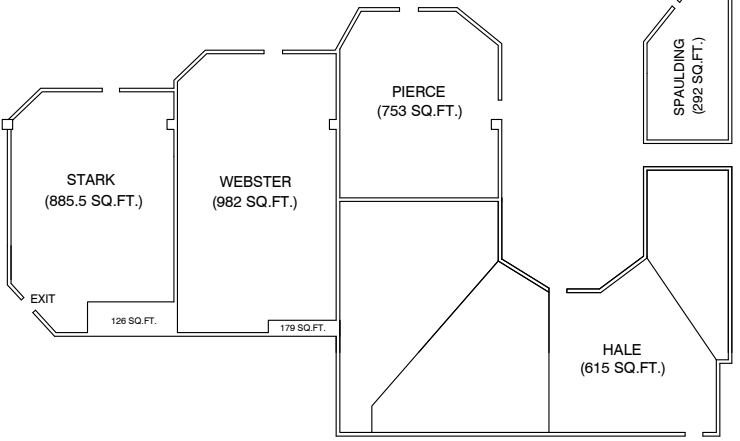

Block.....	Count
19x10.....	1
50x8.....	3
8x30.....	7
8x40.....	8
8x20.....	22
8x10.....	12

OUTSIDE HOTEL ENTRANCE

ENTRANCE

CONCOURSE AREA

O.H. DOOR 10x10'

EXIT TO LOADING DOCK

EXIT TO NORTH HALL

Expo Center
Ceiling height 14' max
Aisle widths as noted