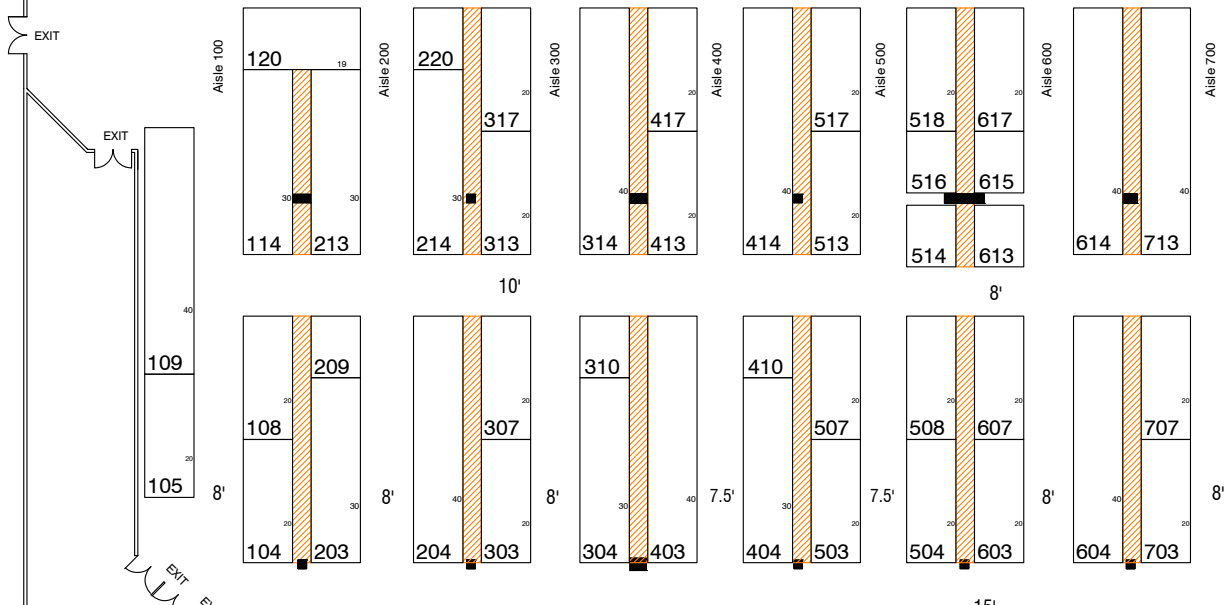

GRANITE STREET

ELEC.

ELM STREET

801 802 807 809 814 815 820

REST ROOMS

ELEC.

PARKING GARAGE

EXIT TO PARKING GARAGE

Block.....	Count
19x10.....	1
50x8.....	3
8x30.....	7
8x40.....	8
8x20.....	22
8x10.....	12

OUTSIDE HOTEL ENTRANCE

ENTRANCE

CONCOURSE AREA

O.H. DOOR 10x10'

EXIT TO LOADING DOCK

EXIT TO NORTH HALL

Expo Center
Ceiling height 14' max
Aisle widths as noted