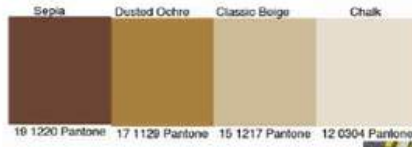

COTTAGE LIFE

Farmer Life Down to Earth
Nu Boheme #cuteness
Nuanced Naivety #Cottagecore set

TREND THEME