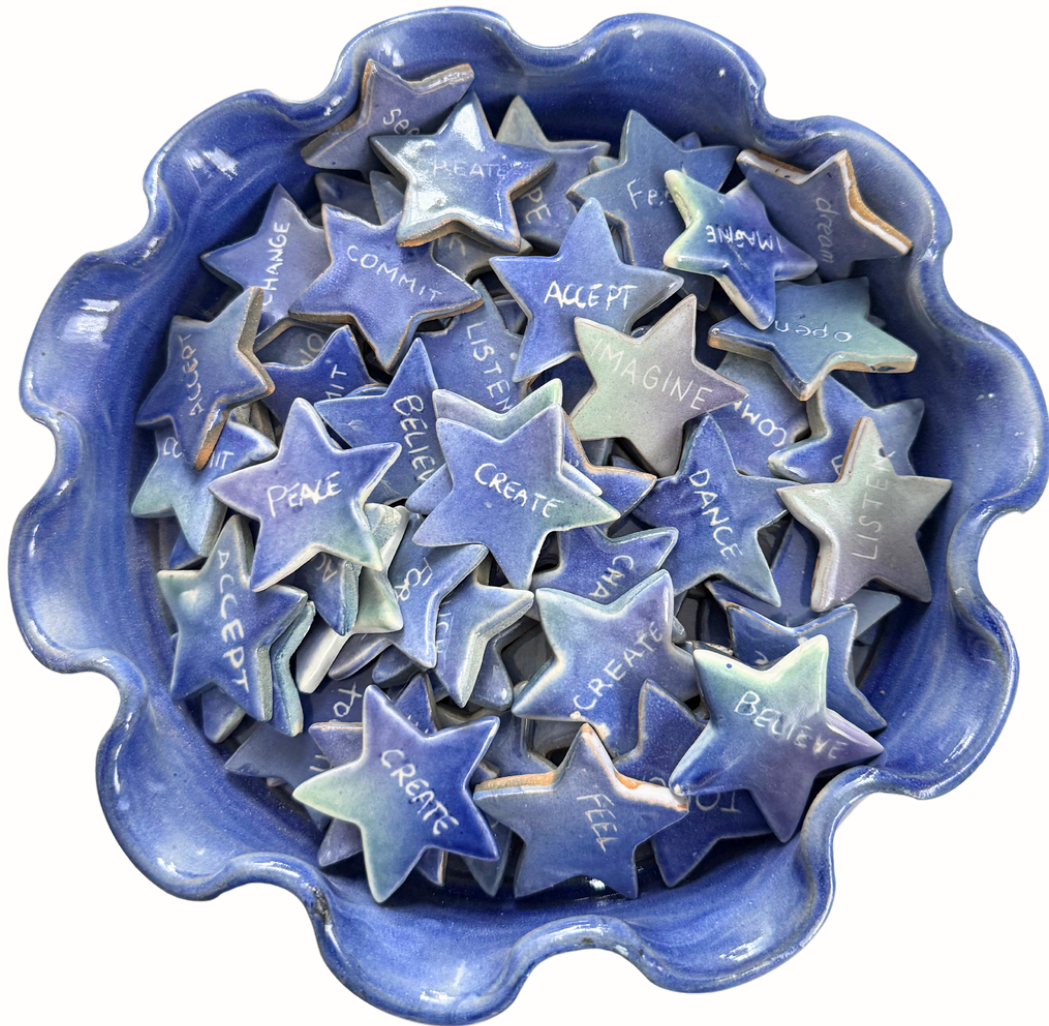

50 Hearts

Dimensions: 1.5" L x 1" W x .25" H

Lot of 50 clay hearts. Each stoneware heart is handmade and features various words like "Belief," "Create," and "Play" to inspire you. Heart words come mixed. Or choose between Accept, Ask, Be, Believe, Change, Commit, Create, Dance, Do, Dream, Feel, Grow, Forgive, Imagine, Joy, Laugh, Listen, Love, Manifest, Open, Play, See, Touch, Trust

50 Stars

Dimensions: 2" L x 2" W x .25" H

Lot of 50 stoneware clay stars. Each star is handmade and features various words like "Believe," "Create," and "Play" to inspire you. Or choose between Accept, Ask, Be, Believe, Change, Commit, Create, Dance, Do, Dream, Feel, Grow, Forgive, Imagine, Joy, Laugh, Listen, Love, Manifest, Open, Play, See, Touch, Trust