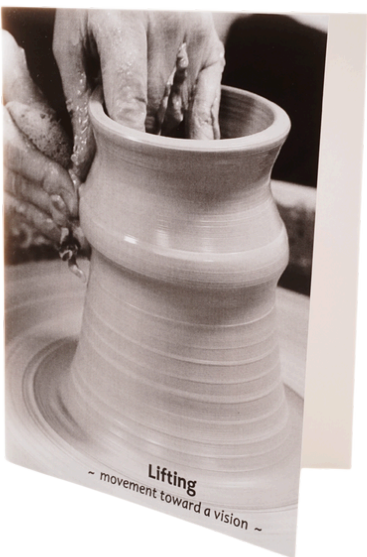

Blank Greeting Card

4.24"x5.5"