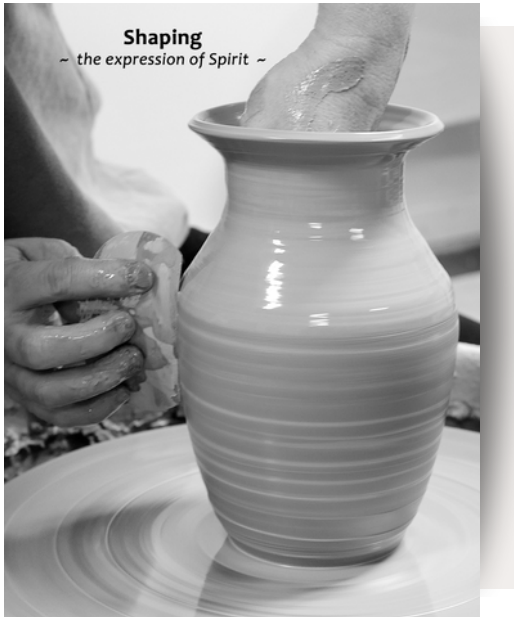

Blank Greeting Card

4.24"x5.5"

Lifting
~ movement toward a vision ~

ALCHEMY

CREATE

Centering
~ stillness amidst movement ~

Opening
~ to possibilities ~

Lifting
~ movement toward a vision ~

Shaping
~ the expression of Spirit ~

Facial Bowl with Brush

This hand-made, stoneware bowl (3" H x 4" W, with 2 holes) comes with a 6" facial brush for Clā Mask, packaged in a cellophane bag to ensure brush cleanliness.