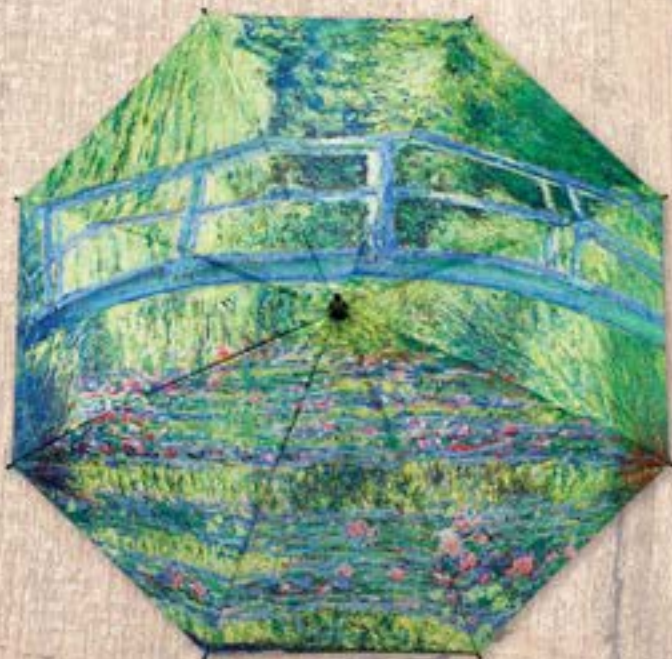

Monet Japanese Bridge

48" arc, 100% Pongee Cover,

Item #: 30215 - $13.00

Auto open/close super-mini Umbrella

Unbreakable fiberglass ribs

Gift box