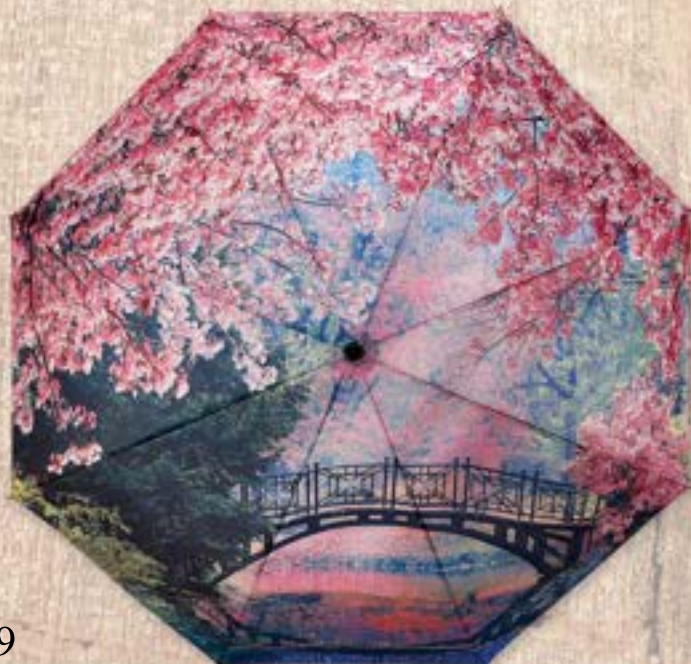

Stained Glass Dragonfly

48" arc, 100% Pongee Cover

Item #: 33016 - \$13.00

Auto open/close super-mini Umbrella

Unbreakable fiberglass ribs

Gift box

Cherry Blossoms

48" arc, 100% Pongee Cover

Item #: 33065 - \$13.00

Auto open/close super-mini Umbrella

Unbreakable fiberglass ribs

Gift box

SINGLE COVER FOLDING UMBRELLAS

Wisteria Daisy

48" arc, 100% Pongee Cover, Scalloped Edge

Item #: 33029 - \$13.00