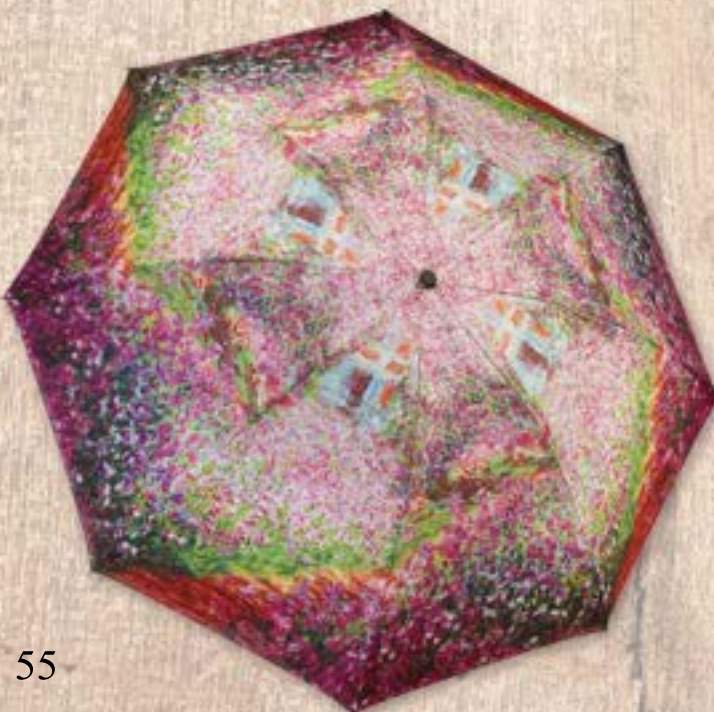

Item #: 30207 - $13.00
Auto open/close super-mini Umbrella
Unbreakable fiberglass ribs
Gift box