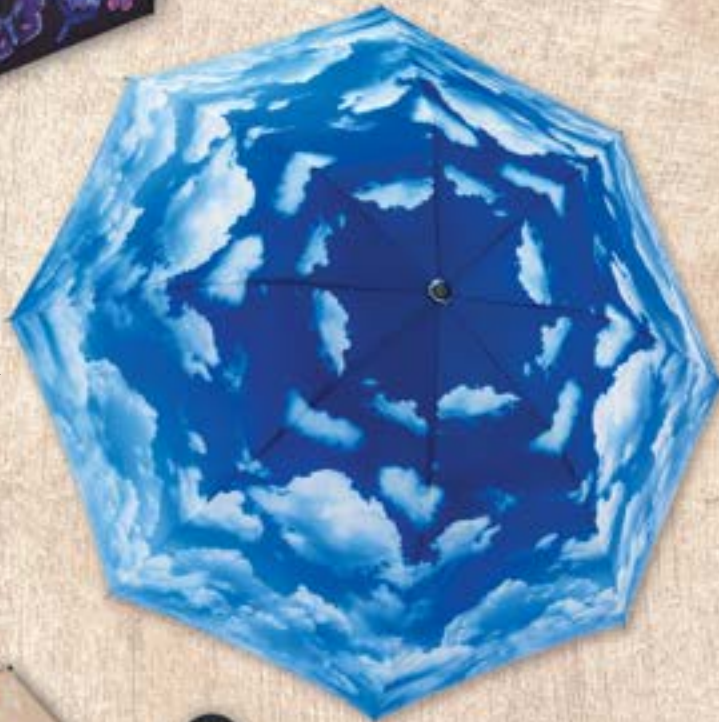

48" arc, 100% Pongee Cover

Item #: 33068 - \$13.00

Auto open/close super-mini Umbrella

Unbreakable fiberglass ribs

Gift box

Monet "Wisteria"

48" arc, 100% Pongee Cover

Item #: 30271 - \$13.00

Auto open/close super-mini Umbrella

Unbreakable fiberglass ribs

Gift box

SINGLE COVER FOLDING UMBRELLAS

Moonlight Butterflies
48" arc, 100% Pongee Cover

Item #: 33021 - \$13.00
Auto open/close super-mini Umbrella
Unbreakable fiberglass ribs
Gift box

Clear Skies
48" arc, 100% Pongee Cover

Item #: 33018 - \$13.00
Auto open/close super-mini Umbrella
Unbreakable fiberglass ribs
Gift box

Item #: 290232 - \$10.00
Auto stick umbrella
Wooden one-piece shaft/handle
Unbreakable fiberglass ribs