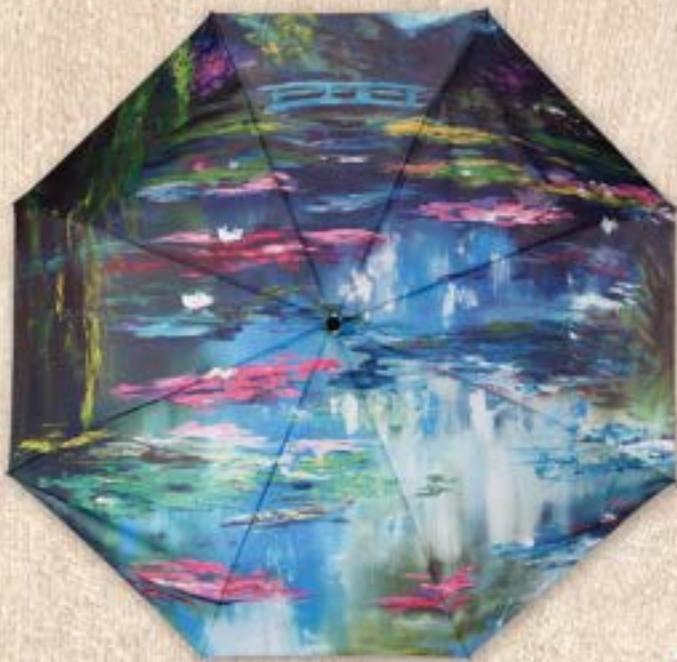

48" arc, 100% Pongee Cover

Item #: 302770 - \$13.00

Auto open/close super-mini Umbrella

Unbreakable fiberglass ribs

Gift box

SINGLE COVER FOLDING UMBRELLAS

Japanese Garden Giverny

48" arc, 100% Pongee Cover

Item #: 30278 - \$13.00

Auto open/close super-mini Umbrella

Unbreakable fiberglass ribs

Gift box

Van Gogh, Sunflowers

48" arc, 100% Pongee Cover

Item #: 30279 - \$13.00

Auto open/close super-mini Umbrella