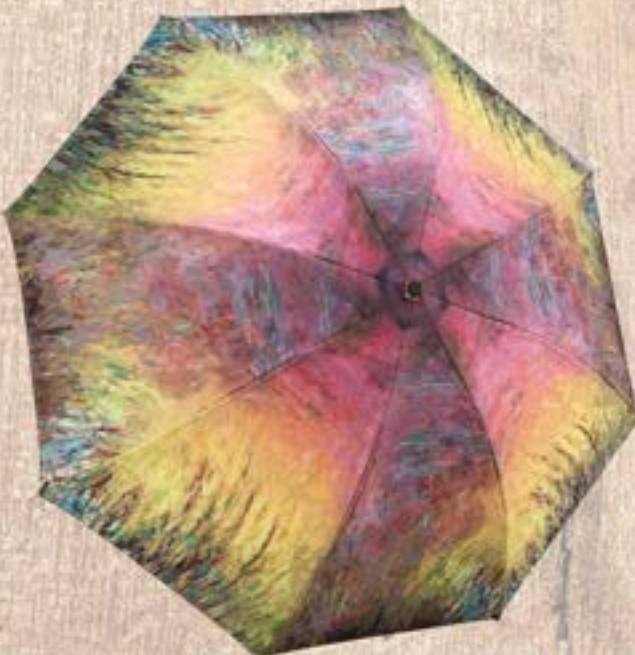

Auto open/close reverse folding
umbrella
Unbreakable fiberglass ribs
Gift box

Waterlilies Reflection of a Willow Tree

48" arc, 100% Pongee Cover

Folding Item #: 30259RC - \$15.00

Waterlilies at Sunset

48" arc, 100% Pongee Cover