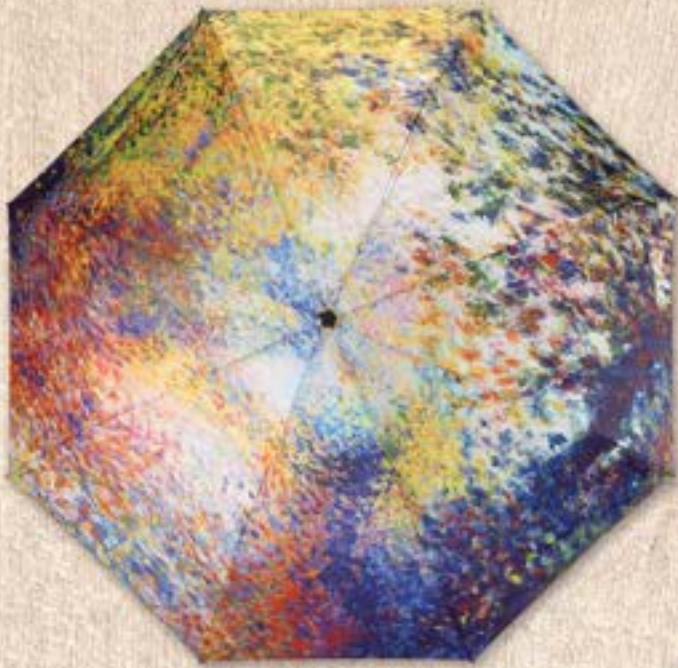

SINGLE COVER FOLDING UMBRELLAS

Renoir In the Woods

48" arc, 100% Pongee Cover

Item #: 30275 - $13.00

Auto open/close super-mini Umbrella

Unbreakable fiberglass ribs

Gift box

Monet "Large Willow at Giverny"

48" arc, 100% Pongee Cover

Item #: 30276 - $13.00

Auto open/close super-mini Umbrella

Unbreakable fiberglass ribs

Gift box