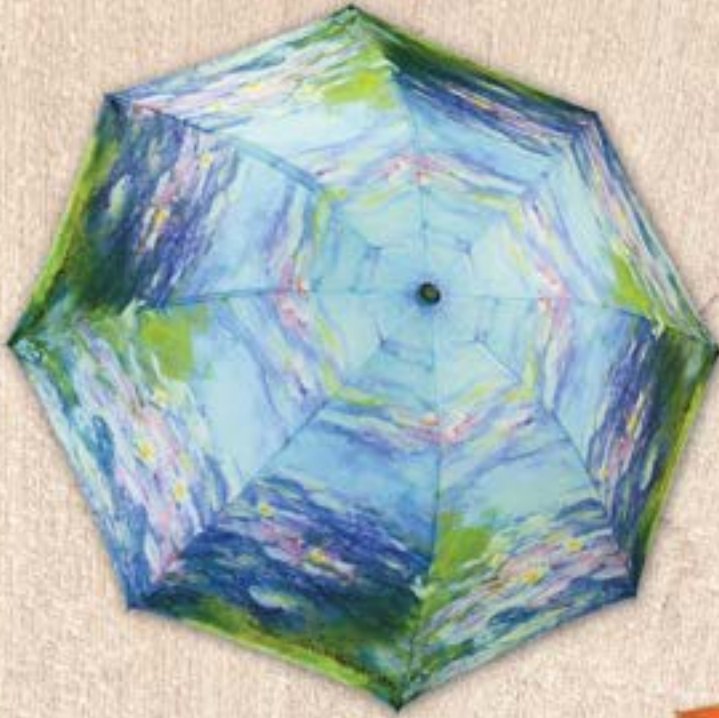

Wisteria Daisy

48" arc, 100% Pongee Cover

Stick Item #: 23029RC - \$16.00

Shoe Craze

Item #: 23035B - \$10.00

SINGLE COVER FOLDING UMBRELLAS

Monet "Water Lilies"
48" arc, 100% Pongee Cover

Item #: 30201 - \$13.00
Auto open/close super-mini Umbrella
Unbreakable fiberglass ribs
Gift box