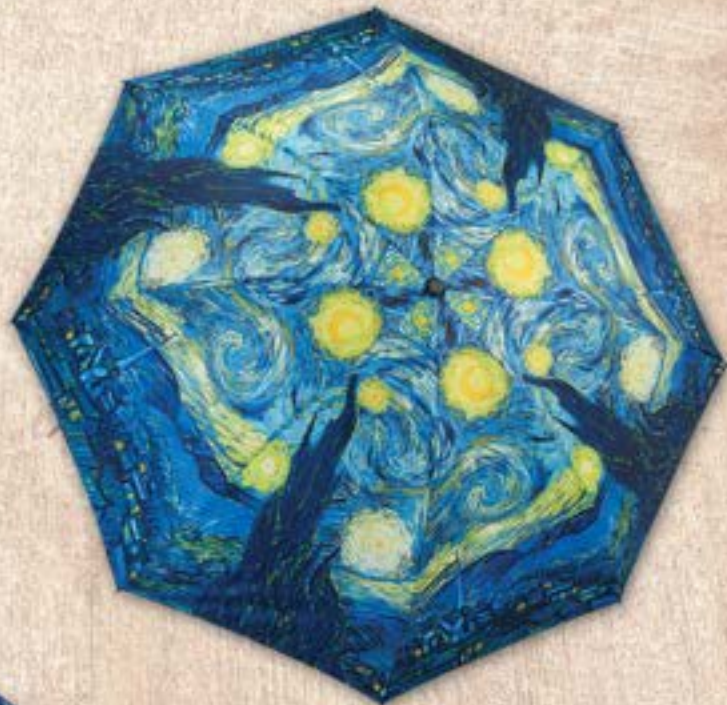

Unbreakable fiberglass ribs

Gift box

Van Gogh "Starry Night"

48" arc, 100% Pongee Cover

Item #: 30209 - \$13.00

Auto open/close super-mini Umbrella

Unbreakable fiberglass ribs

Gift box

Van Gogh "Irises"

48" arc, 100% Pongee Cover Scallope Edge

Item #: 30206 - \$13.00

Auto open/close super-mini Umbrella

Unbreakable fiberglass ribs

Gift box

SINGLE COVER FOLDING UMBRELLAS

Houndstooth